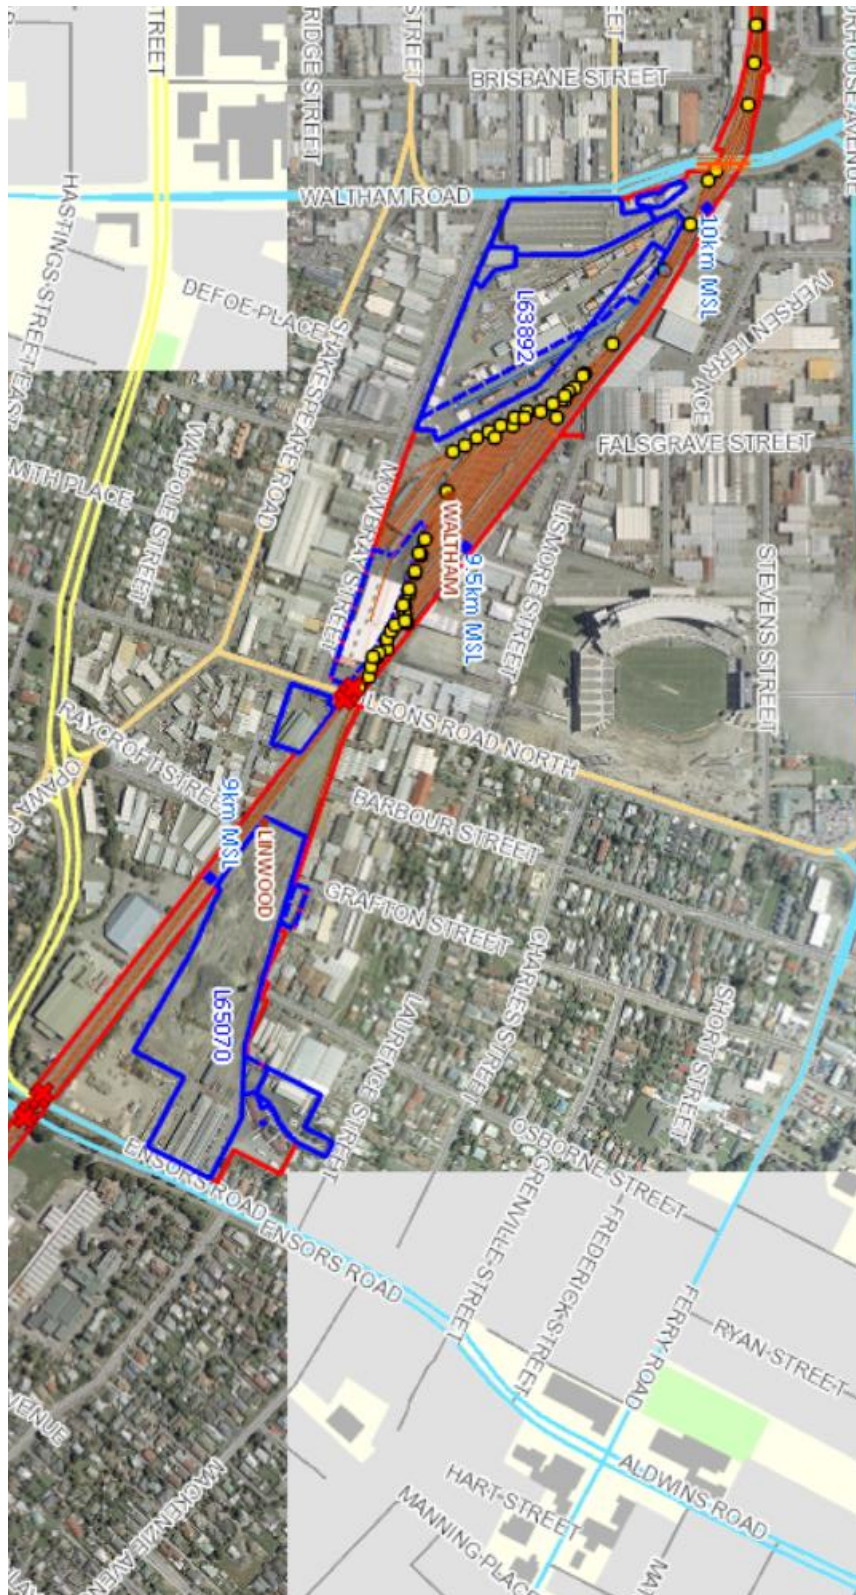

KiwiRail Land – Linwood/Waltham

Aerial Overview

Waltham

KEY:

Red Outline – Kiwirail Land

Blue Outline – Current Leases

Orange Lines – Tracks

Dotted Blue – Proposed Leases

Linwood

KEY:

Red Outline – Kiwirail Land

Blue Outline – Current Leases

Orange Lines – Tracks

Dotted Blue – Proposed Leases