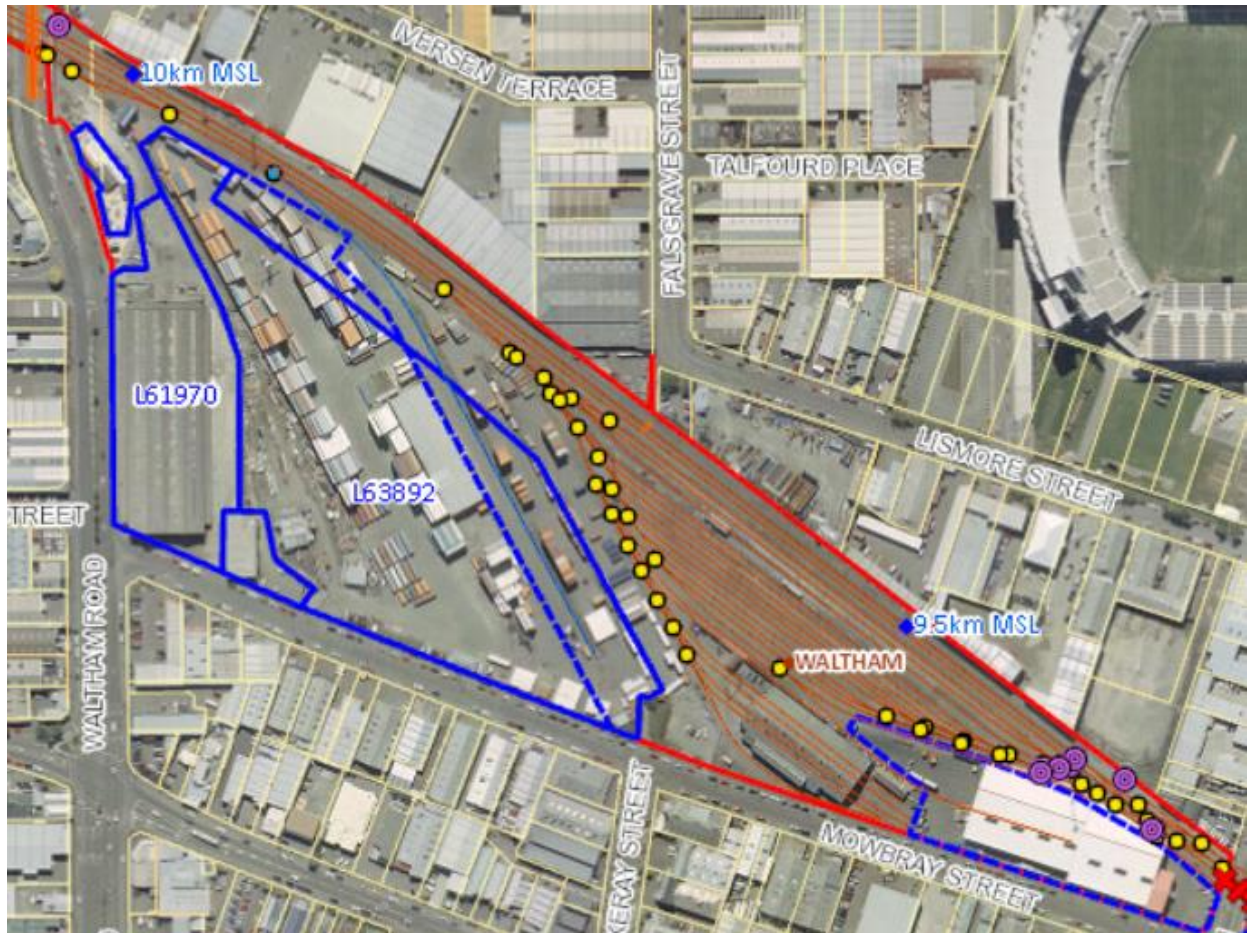

KiwiRail Land – Linwood/Waltham

Aerial Overview

Waltham

KEY:

Red Outline – Kiwirail Land

Blue Outline – Current Leases

Orange Lines – Tracks

Dotted Blue – Proposed Leases

Linwood

KEY:

Red Outline – Kiwirail Land

Blue Outline – Current Leases

Orange Lines – Tracks

Dotted Blue – Proposed Leases