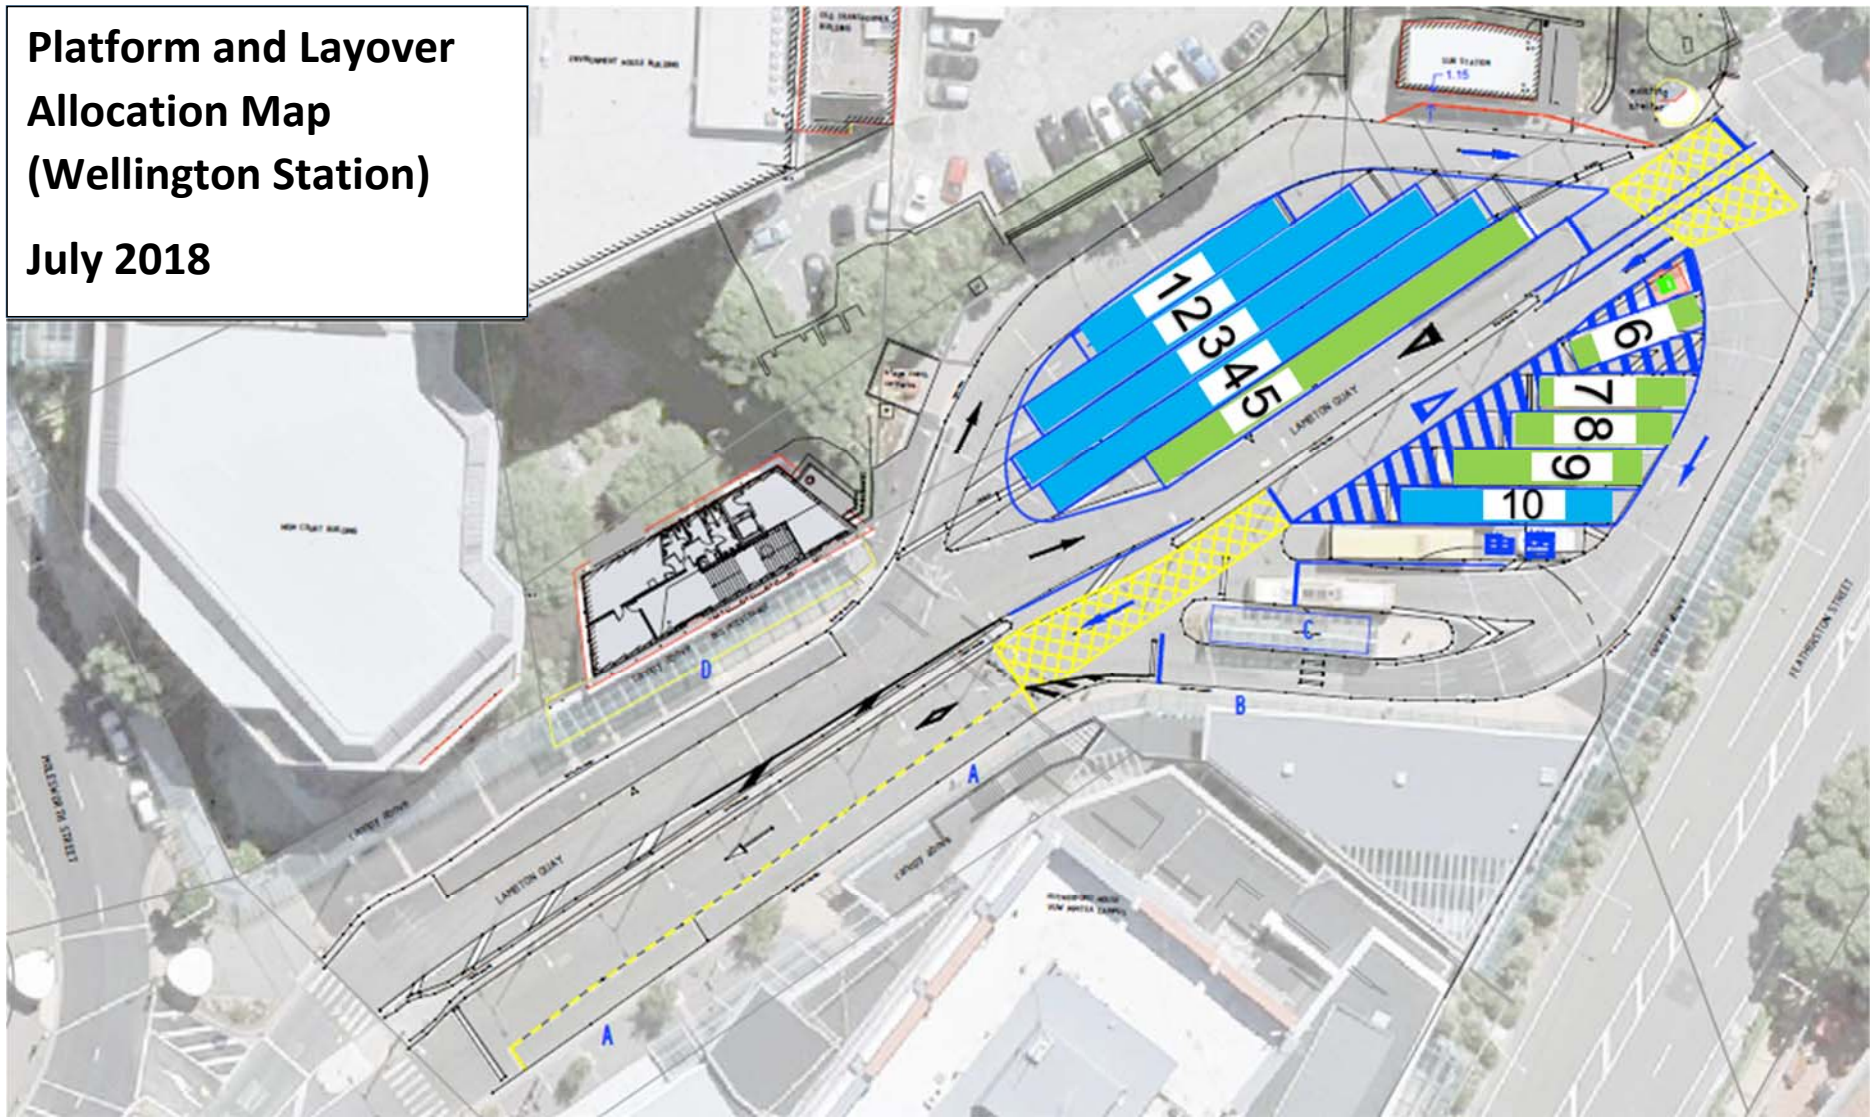

# Platform and Layover Allocation Map (Wellington Station)

July 2018

Operator
NZ Bus
Tranzit

## Route pick-up bus stops

			Bus Stop			
			5500	6000	6001	5016
Operator	Unit	Route	Stop A	Stop B	Stop C	Stop D
Tranzit	Unit 1	1	Island Bay			Johnsonville
Tranzit	Unit 1	19e				x
Tranzit	Unit 1	23e	x			
Tranzit	Unit 1	32x			x	
Tranzit	Unit 1	N5				x
NZ Bus	Unit 2	12e	x			
NZ Bus	Unit 2	30x			x	
NZ Bus	Unit 2	31x			x	
NZ Bus	Unit 3	22			x	
Tranzit	Unit 4	24	Miramar Heights			Johnsonville
Tranzit	Unit 4	25	Highbury			Khandallah
Tranzit	Unit 4	26				x
NZ Bus	Unit 5	14	x			
NZ Bus	Unit 6	3		x		
NZ Bus	Unit 6	36		x		
Tranzit	Unit 7	7		x		
Tranzit	Unit 7	17e		x		
Tranzit	Unit 7	29e	Owhiro Bay			
Tranzit	Unit 7	29e		Southgate		
Mana	Unit 8	52	Courtenay Place			Johnsonville
Mana	Unit 8	56	Courtenay Place			Johnsonville
Mana	Unit 8	57	Courtenay Place			Woodridge
Mana	Unit 8	58	Courtenay Place			Newlands
Tranzit	Unit 10	N22				x
Tranzit	Unit 11	N66				x
NZ Bus	Unit 12	81	x			
NZ Bus	Unit 12	83	Courtenay Place			Eastbourne
NZ Bus	Unit 12	84	x			
NZ Bus	Unit 12	85x	x			
NZ Bus	Unit 12	N8	x			
NZ Bus	Unit 12	N88				x
Tranzit	Unit 13	N6				x
Mana	Unit 18	60e	Courtenay Place			Porirua
NZ Bus	Exempt	91	Airport			