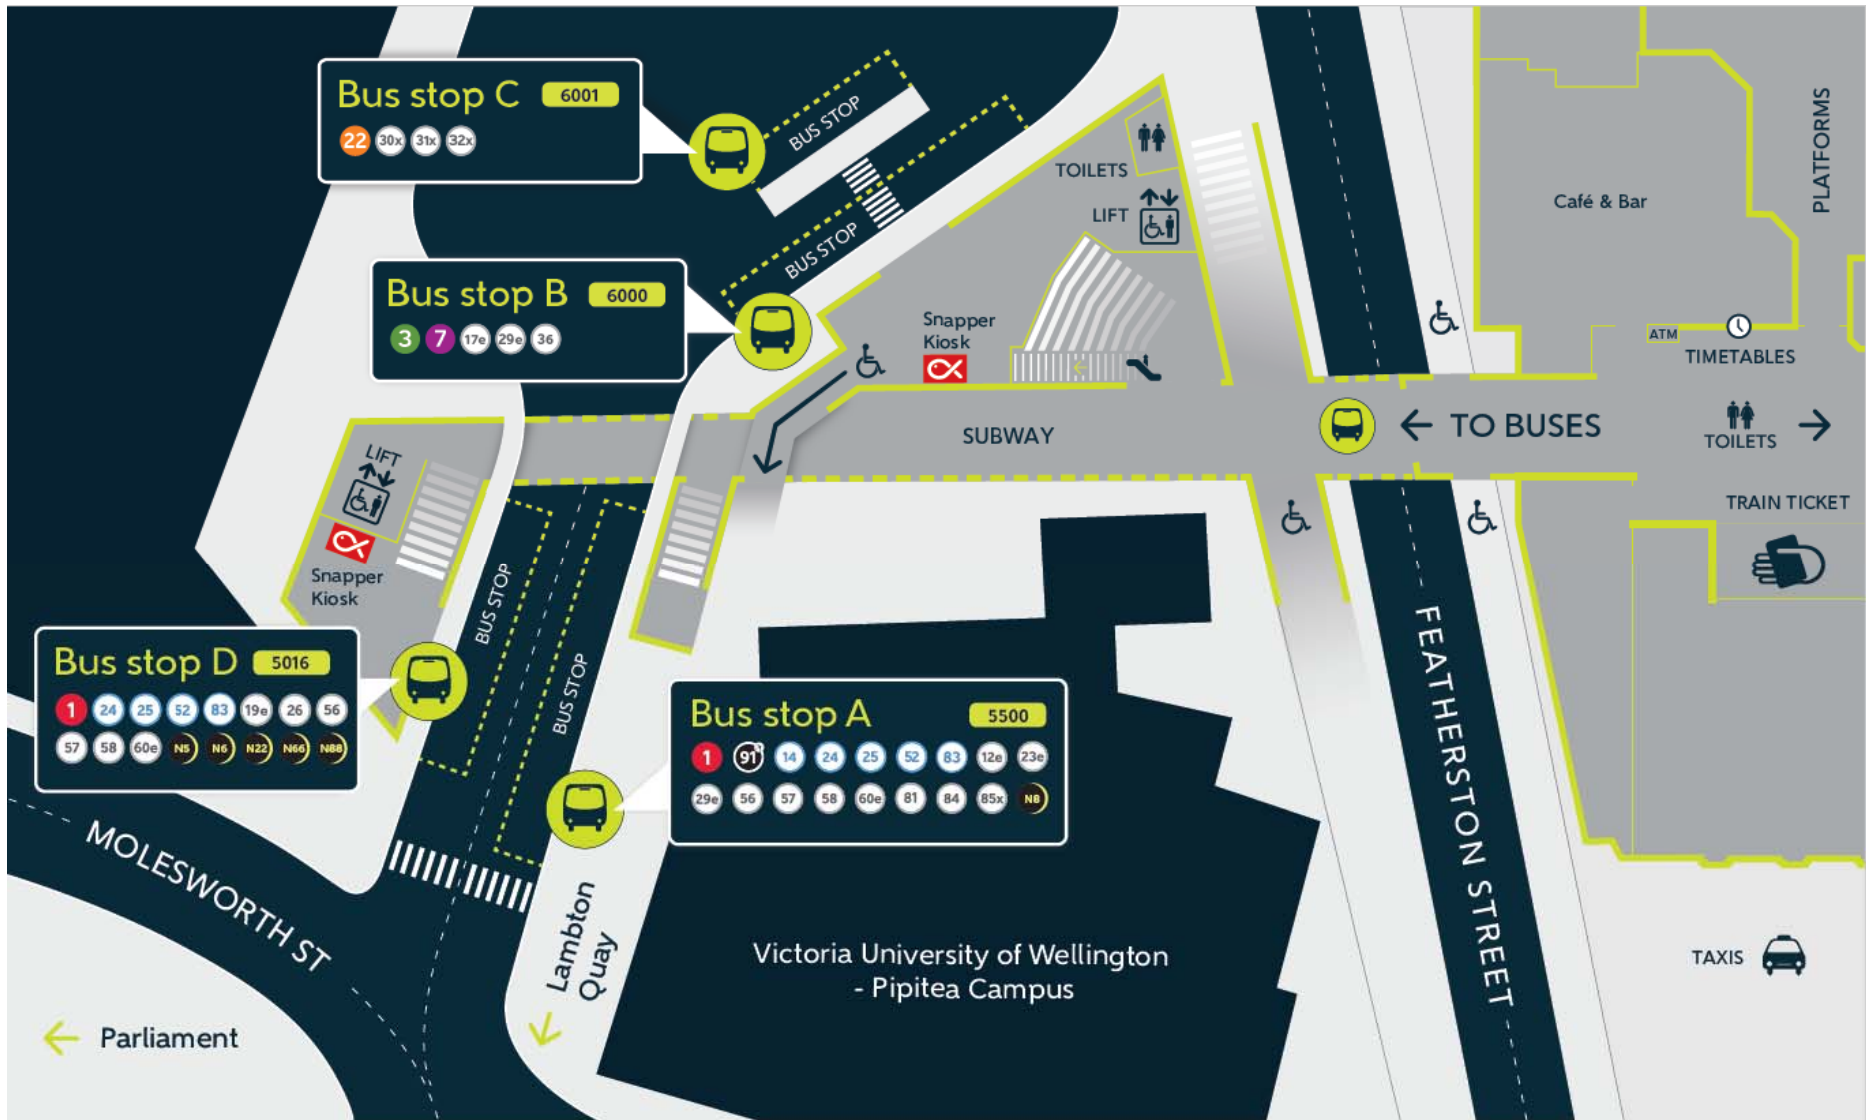

# Platform and Layover Allocation Map (Wellington Station)

July 2018

Operator
NZ Bus
Tranzit

## Route pick-up bus stops

			Bus Stop			
			5500	6000	6001	5016
Operator	Unit	Route	Stop A	Stop B	Stop C	Stop D
Tranzit	Unit 1	1	Island Bay			Johnsonville
Tranzit	Unit 1	19e				x
Tranzit	Unit 1	23e	x			
Tranzit	Unit 1	32x			x	
Tranzit	Unit 1	N5				x
NZ Bus	Unit 2	12e	x			
NZ Bus	Unit 2	30x			x	
NZ Bus	Unit 2	31x			x	
NZ Bus	Unit 3	22			x	
Tranzit	Unit 4	24	Miramar Heights			Johnsonville
Tranzit	Unit 4	25	Highbury			Khandallah
Tranzit	Unit 4	26				x
NZ Bus	Unit 5	14	x			
NZ Bus	Unit 6	3		x		
NZ Bus	Unit 6	36		x		
Tranzit	Unit 7	7		x		
Tranzit	Unit 7	17e		x		
Tranzit	Unit 7	29e	Owhiro Bay			
Tranzit	Unit 7	29e		Southgate		
Mana	Unit 8	52	Courtenay Place			Johnsonville
Mana	Unit 8	56	Courtenay Place			Johnsonville
Mana	Unit 8	57	Courtenay Place			Woodridge
Mana	Unit 8	58	Courtenay Place			Newlands
Tranzit	Unit 10	N22				x
Tranzit	Unit 11	N66				x
NZ Bus	Unit 12	81	x			
NZ Bus	Unit 12	83	Courtenay Place			Eastbourne
NZ Bus	Unit 12	84	x			
NZ Bus	Unit 12	85x	x			
NZ Bus	Unit 12	N8	x			
NZ Bus	Unit 12	N88				x
Tranzit	Unit 13	N6				x
Mana	Unit 18	60e	Courtenay Place			Porirua
NZ Bus	Exempt	91	Airport			